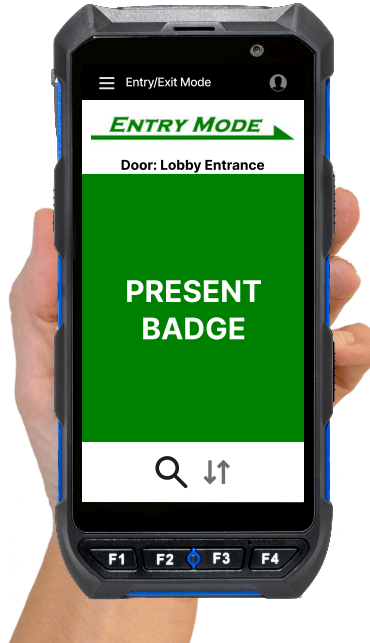

XPressEntry provides advanced security capabilities from a handheld device, ideal where a fixed reader is not feasible. XPressEntry is used across many industries, including Oil & Gas, Government, Construction, Military, Manufacturing, and more.

Emergency Mustering	Entry & Exit Tracking
Visitor Tracking	Event Management
Facial Recognition	Fingerprint Scanning

Time & Attendance	Confined Spaces
Bus Entry Validation	Vehicle Tracking
Canteen Management	Employee Surveys

Benefits

Improves Safety

Know instantly who is in your facility, where they are, and how long they've been inside.

Saves Time

Scanning badges with the handheld takes less time than using recording information on paper.